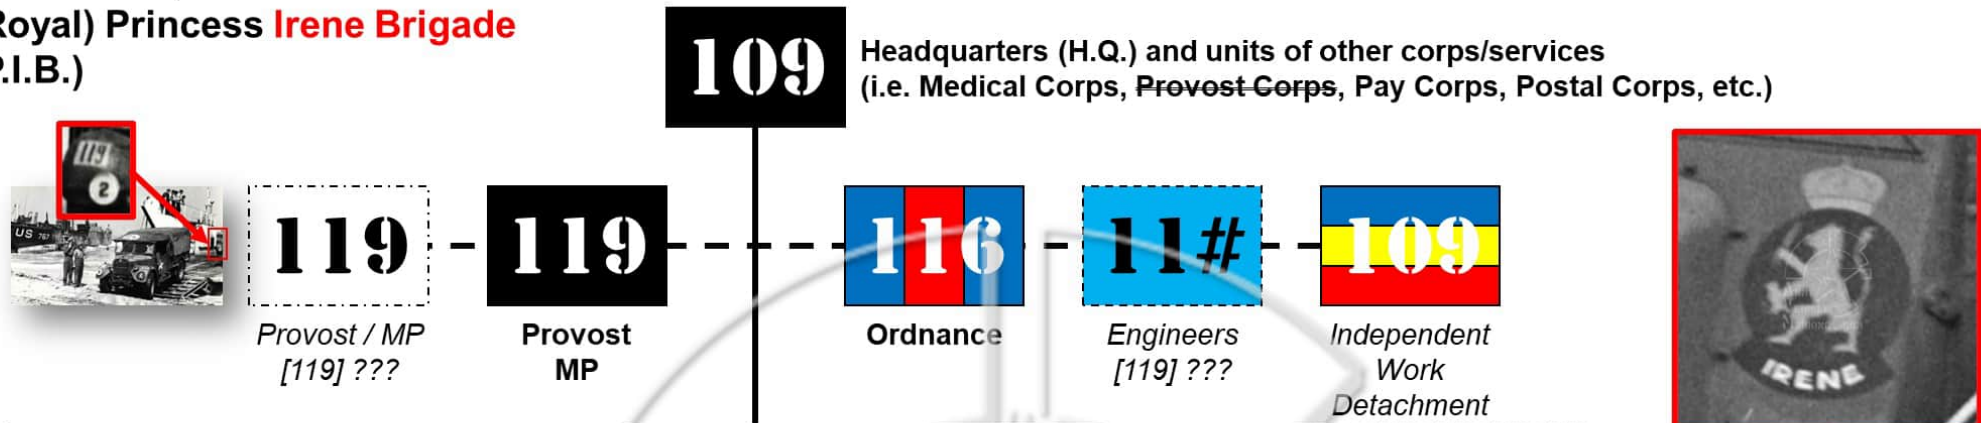

WW2 - Independent Free Dutch
(Royal) Princess Irene Brigade
(P.I.B.)

ETO 1944-1945

By AVM dated December 2023 based on various sources.

- 111**
Irene Brigade - No 2 Independent Fighting Unit
2nd Independent Motorised Infantry Company
- 112**
Irene Brigade - No 3 Independent Fighting Unit
3rd Independent Motorised Infantry Company
- 113**
Irene Brigade - Reinforcement Detachment
(November 1944 onwards)