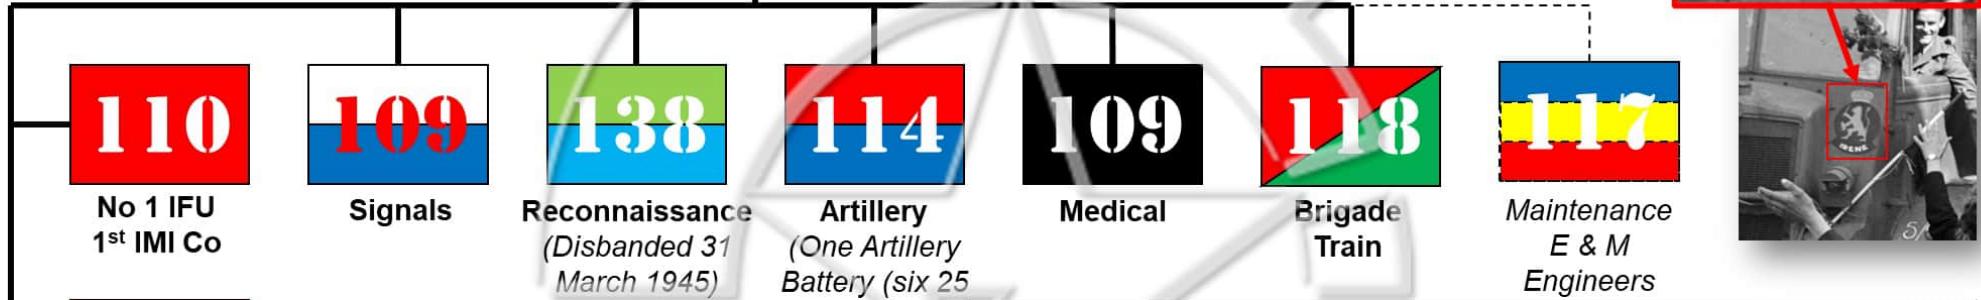

WW2 - Independent Free Dutch
(Royal) Princess Irene Brigade
(P.I.B.)

ETO 1944-1945

By AVM dated December 2023 based on various sources.

- 111**
Irene Brigade - No 2 Independent Fighting Unit
2nd Independent Motorised Infantry Company
- 112**
Irene Brigade - No 3 Independent Fighting Unit
3rd Independent Motorised Infantry Company
- 113**
Irene Brigade - Reinforcement Detachment
(November 1944 onwards)